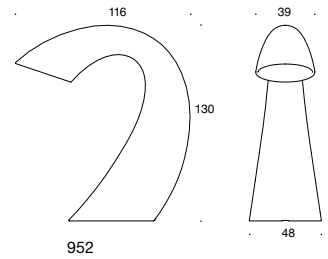

**Colours:** white, black, yellow.  
**Base material:** rotational moulded polyethylene (PE-HD).  
Energy saving lamp as standard equipment.